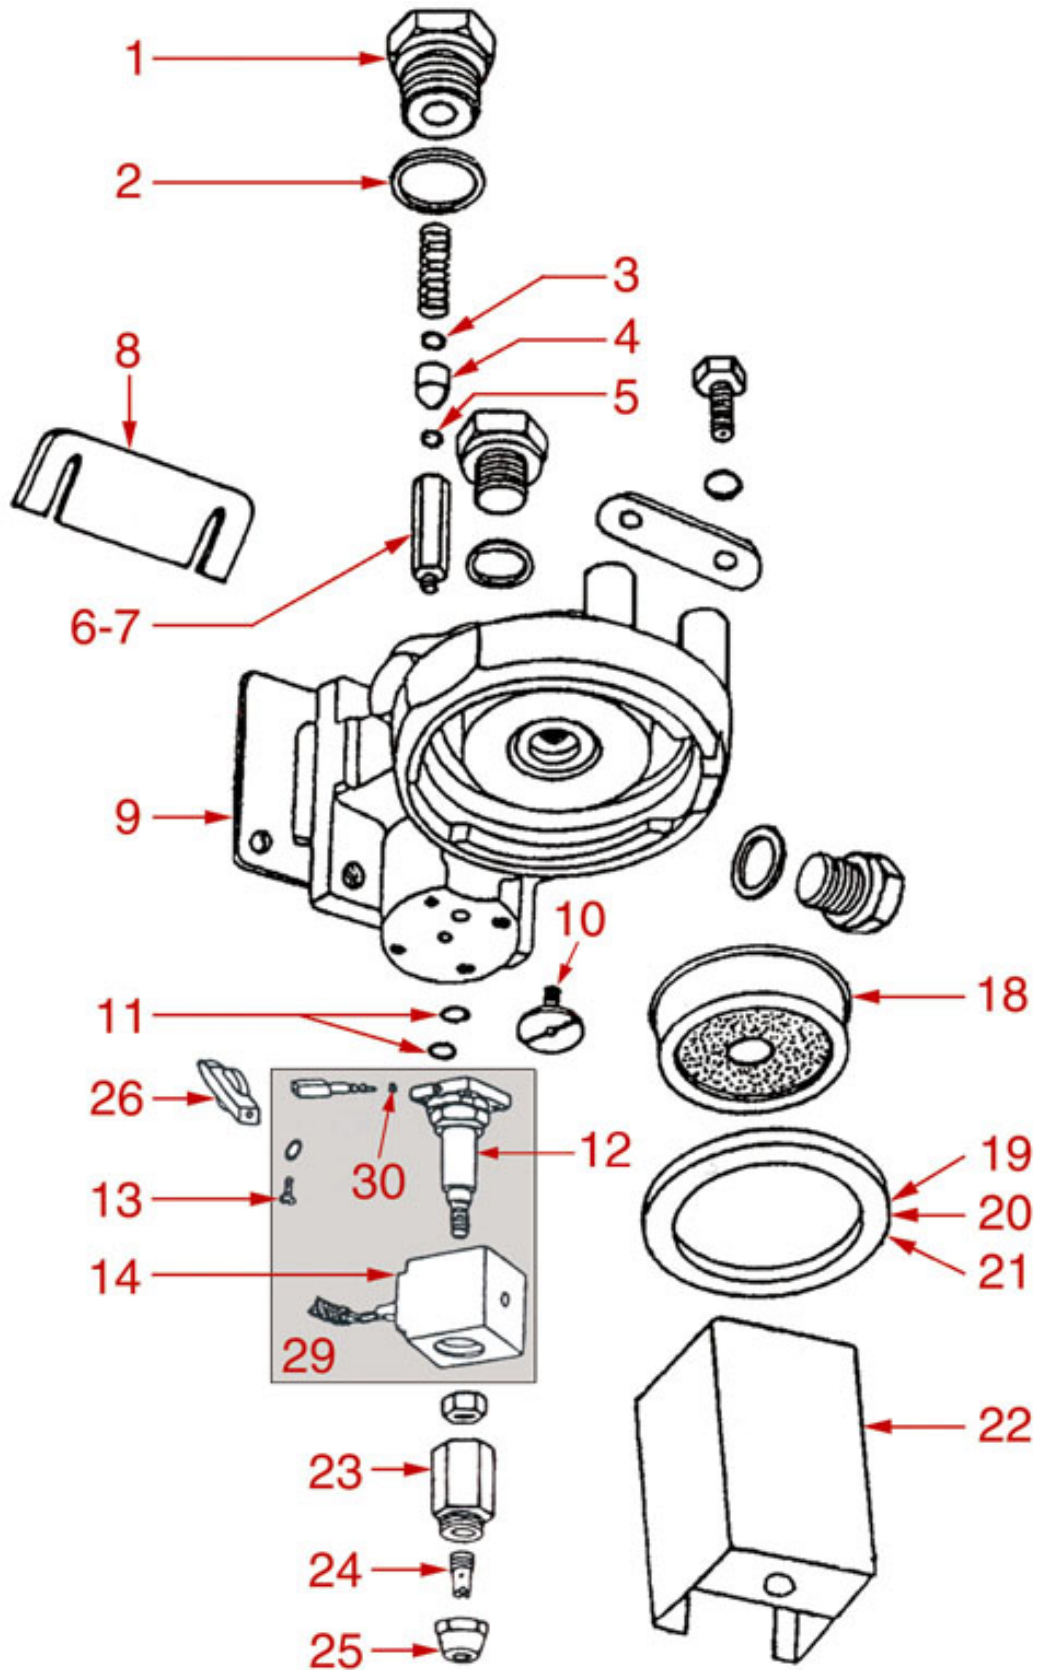

Suitable universal spare parts may not be included

SOLENOID GROUP

MR01

MAIRALI

Position	LF code no.	Description
1	1439005	CAP \varnothing 16 mm FOR BREW GROUP
2	1186201	TEFLON FLAT GASKET \varnothing 21x16.8x2 mm
3	1160311	WATER FILTER \varnothing 7 mm
4	1501531	NOZZLE \varnothing 8 HOLE \varnothing 0.7 mm
5	1186252	O-RING R3 EPDM
6	1324051	SHORT PIN M6
7	1324052	SHORT PIN M8
8	1186524	COFFEE GROUP GASKET 80x21x2 mm
9	1186172	COFFEE GROUP GASKET 80x72 mm
10	1501565	GROUP SPRAY NOZZLE \varnothing 21 mm M5x1
11	1186612	O-RING 02025 VITON
12	1120339	3-WAY MECHANICAL COMPONENT PARKER
13	1455034	S/S SCREW T.C.C.E.I M4x10 UNI 5931
14	1120361	COIL PARKER YB09 220/230V 9W 50/60Hz
18	1081016	SHOWER SCREEN \varnothing 60 mm
19	1186722	FILTER HOLDER GASKET \varnothing 73x57x8 mm
20	1186723	FILTER HOLDER GASKET \varnothing 73x57x8.5 mm
21	1186724	FILTER HOLDER GASKET \varnothing 73x57x9 mm
22	1201572	MANUAL SOLENOID COVER
23	1349404	OUTLET FITTING
24	1349405	DRAIN JET SWIRL
25	1349403	DRAIN CHROMIUM-PLATED FITTING
26	1241379	SOLENOID VALVE HANDLE
29	1120476	3-WAY SOLENOID VALVE PARKER 230V 50/60Hz
30	1186163	O-RING 02010 EPDM
30	1186746	O-RING 02010 VITON