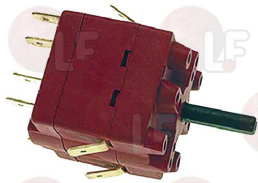

Rotary switches

1319031 SELECTOR SWITCH 0-2 POSITIONS 16A 250V

D-shaped shaft 6x4.6 mm
for Coffee machine (FUTURMAT-ARIETE) ARIETE