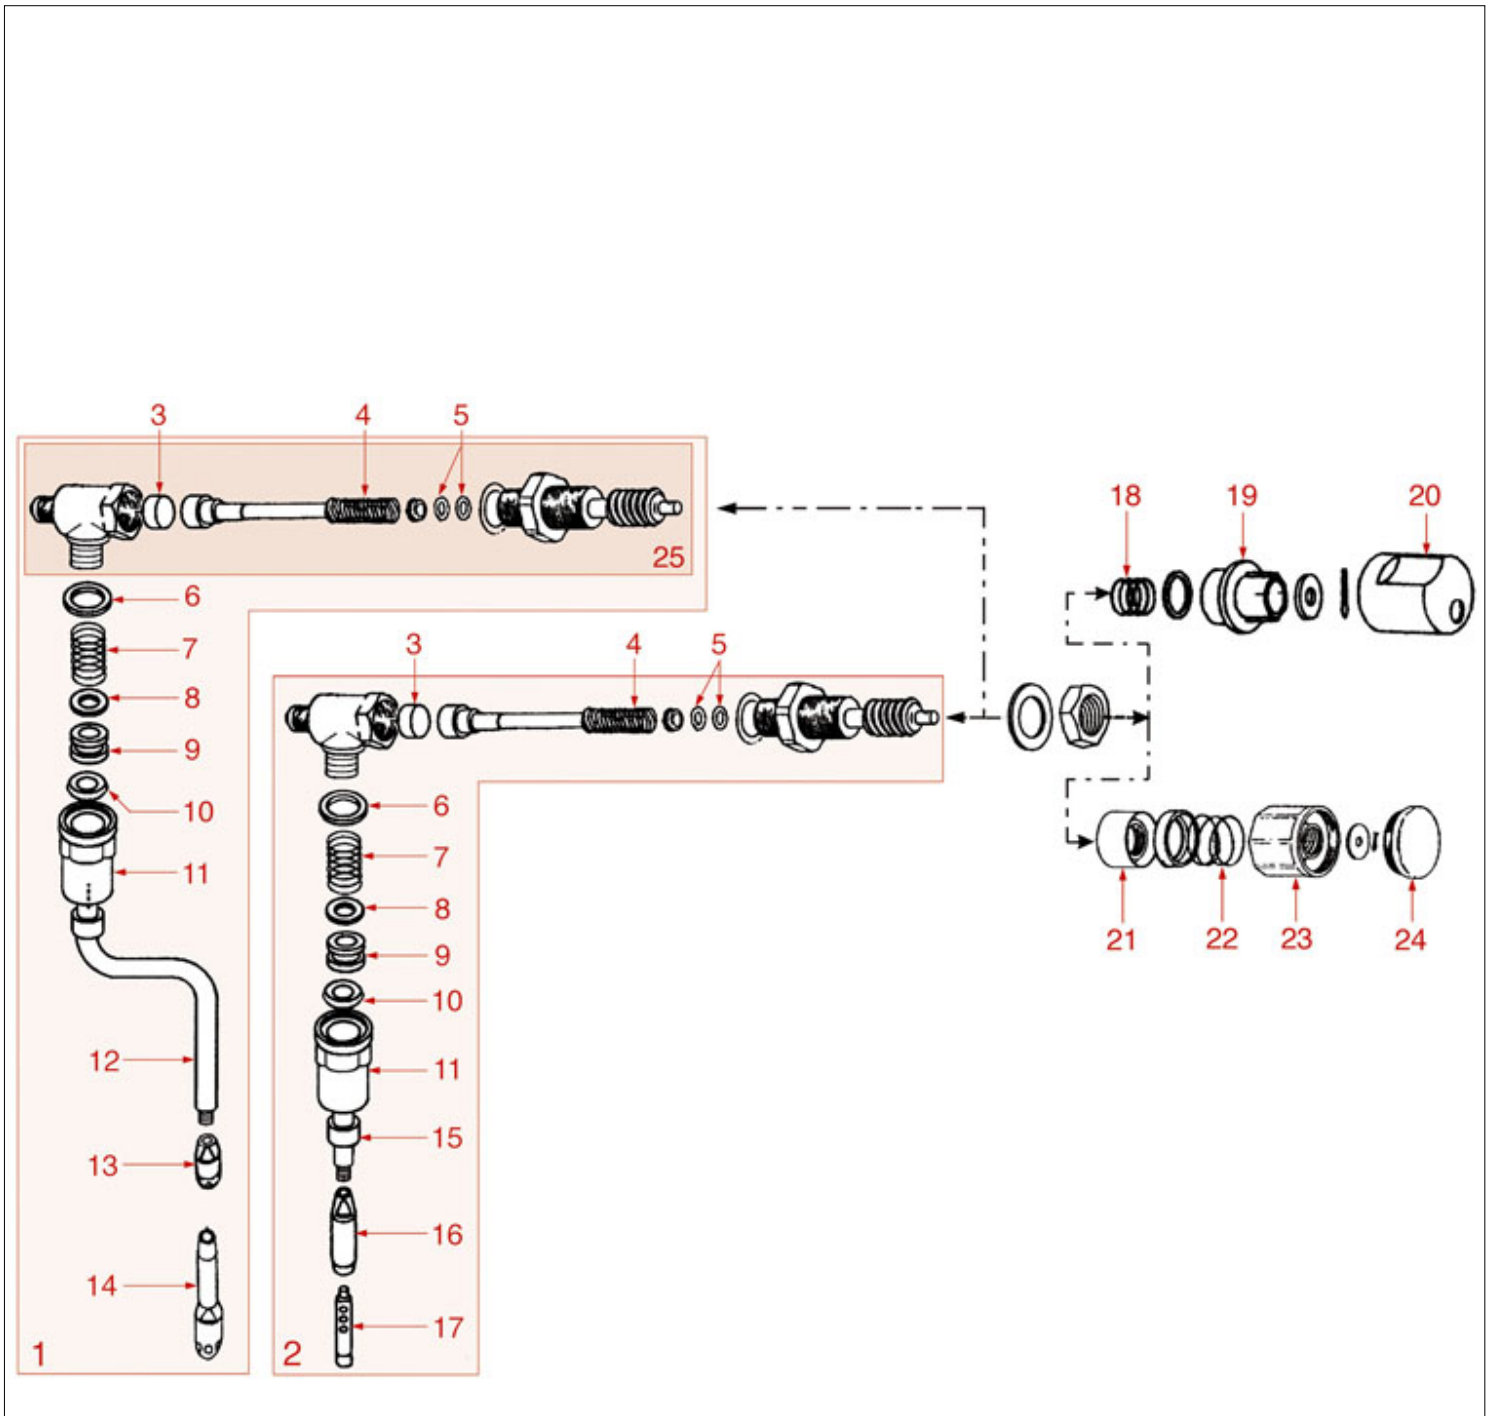

WATER/STEAM TAP

MR12

MAIRALI

Position	LF code no.	Description
1	1348472	STEAM TAP ASSEMBLY
2	1348473	WATER TAP ASSEMBLY
3	1186442	BLIND GASKET $\varnothing$ 12x5.8 mm SILICONE
4	1250415	TAP SPRING $\varnothing$ 10x32 mm
5	1186612	O-RING 02025 VITON
6	1186314	TEFLON FLAT GASKET $\varnothing$ 22x17x2 mm
7	1250549	SPRING $\varnothing$ 11x25 mm
8	1186283	BRASS WASHER $\varnothing$ 15x7x2.5 mm.
9	1186176	CONICAL TEFLON SEAL $\varnothing$ 15x8x7 mm
10	1186346	O-RING 02043 EPDM
11	1348476	NUT FOR WATER/STEAM PIPE
12	1449853	STEAM PIPE COMPLETE
13	1449336	STEAM NOZZLE
15	1449854	FITTING FOR WATER PIPE
16	1449855	WATER PIPE NOZZLE M8 $\varnothing$ 18 mm
17	1449858	WATER PIPE NOZZLE
18	1250510	HANDLE SPRING $\varnothing$ 29x30 mm
19	1241371	HANDLE RING
20	1241372	WATER/STEAM TAP KNOB
21	1241481	HANDLE RING
22	1250179	HANDLE SPRING $\varnothing$ 34x34 mm
23	1241402	WATER/STEAM TAP HANDLE
24	1241405	KNOB RING NUT
25	1348477	WATER/STEAM TAP