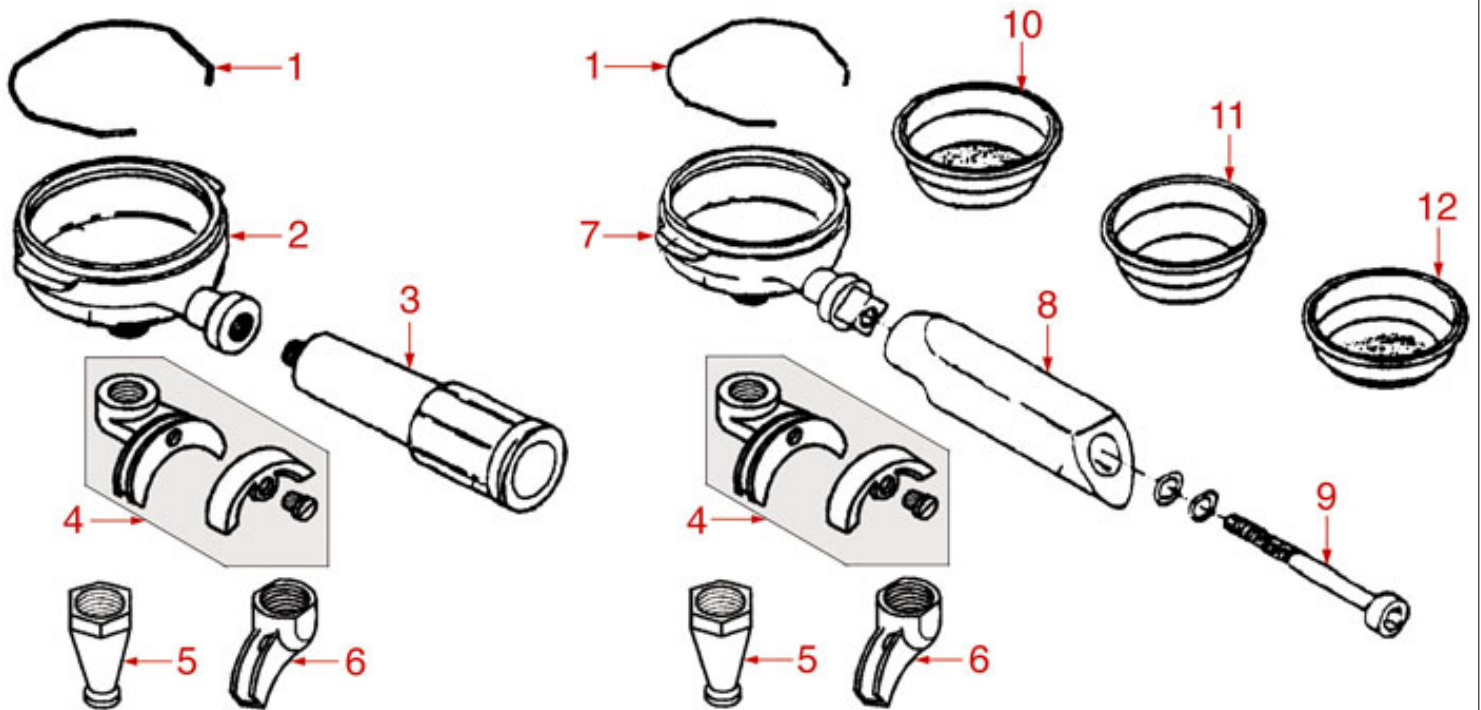

ACCESSORIES

MR13

MAIRALI

Position	LF code no.	Description
1	1250101	FILTER BLOCKING SPRING $\varnothing$ 1,00 mm INOX
2	1165022	FILTER HOLDER COFFEE MACHINES
3	1241483	FILTER HOLDER HANDLE M12
4	1022502	DOUBLE SPOUT $\varnothing$ 3/8"
5	1022503	STRAIGHT SINGLE SPOUT $\varnothing$ 3/8"
6	1022501	SINGLE SPOUT $\varnothing$ 3/8"
7	1165036	FILTER HOLDER COFFEE MACHINES
8	1241482	FILTER HOLDER HANDLE
9	1528531	HANDLE SCREW
10	1160061	2 CUPS FILTER 12 gr
10	1160063	2 CUPS FILTER 14 gr
11	1160339	BLIND FILTER
12	1160060	1 CUP FILTER 6 gr
12	1160062	1 CUP FILTER 7 gr