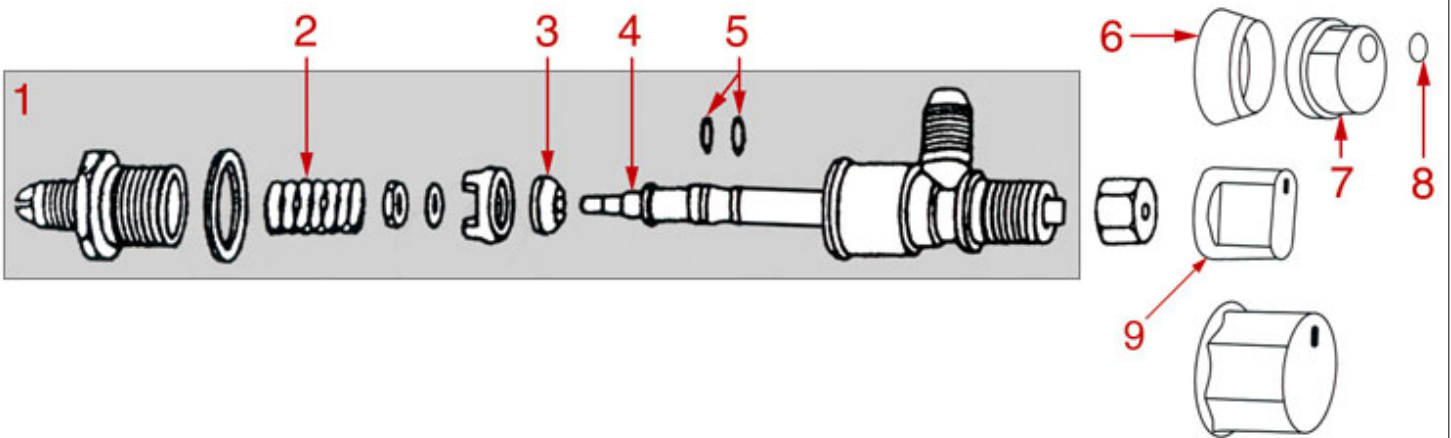

WATER INLET TAP

MR02

MAIRALI

Position	LF code no.	Description
1	1348373	WATER INLET TAP
2	1250536	SPRING $\varnothing$ 13x42 mm
3	1186128	CONICAL EPDM SEAL $\varnothing$ 12x4x4 mm
4	1324015	PIN FOR INLET VALVE
5	1186252	O-RING R3 EPDM
6	1241487	HANDLE RING
7	1241485	WATER INLET TAP KNOB $\varnothing$ 42 mm
8	1241486	WATER INLET SILK SCREEN PRINTING F. HAND
9	1241374	WATER INLET TAP KNOB