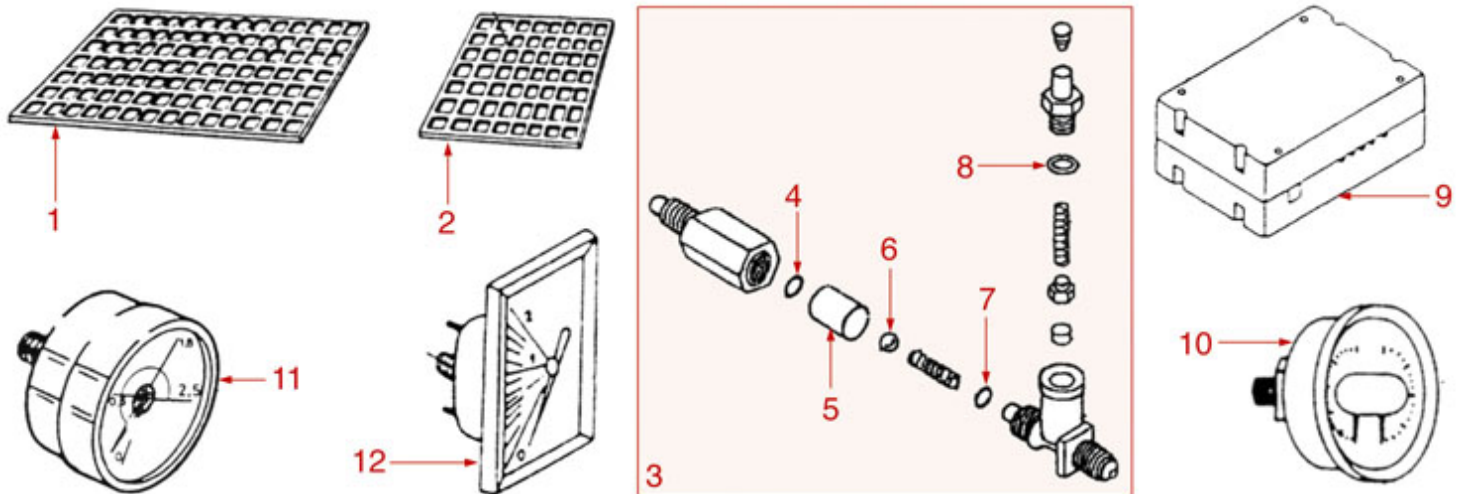

ACCESSORIES

MR16

MAIRALI

Position	LF code no.	Description
1	1185711	CUP WARMING GRID
2	1185701	CUP WARMING GRID FAEMA
4	1186612	O-RING 02025 VITON
6	1323003	STAINLESS STEEL BALL $\varnothing$ 8 mm
8	1186088	O-RING 02037 VITON
9	1054551	DOSER CONTROL BOX 1-2-3-4 GROUPS
10	1245562	BOILER-PUMP PRESSURE GAUGE $\varnothing$ 60 mm
11	1245546	BOILER PRESSURE GAUGE $\varnothing$ 57 mm 0+2.5 bar
12	1245456	BOILER PRESSURE GAUGE $\varnothing$ 52 mm 0+2 bar