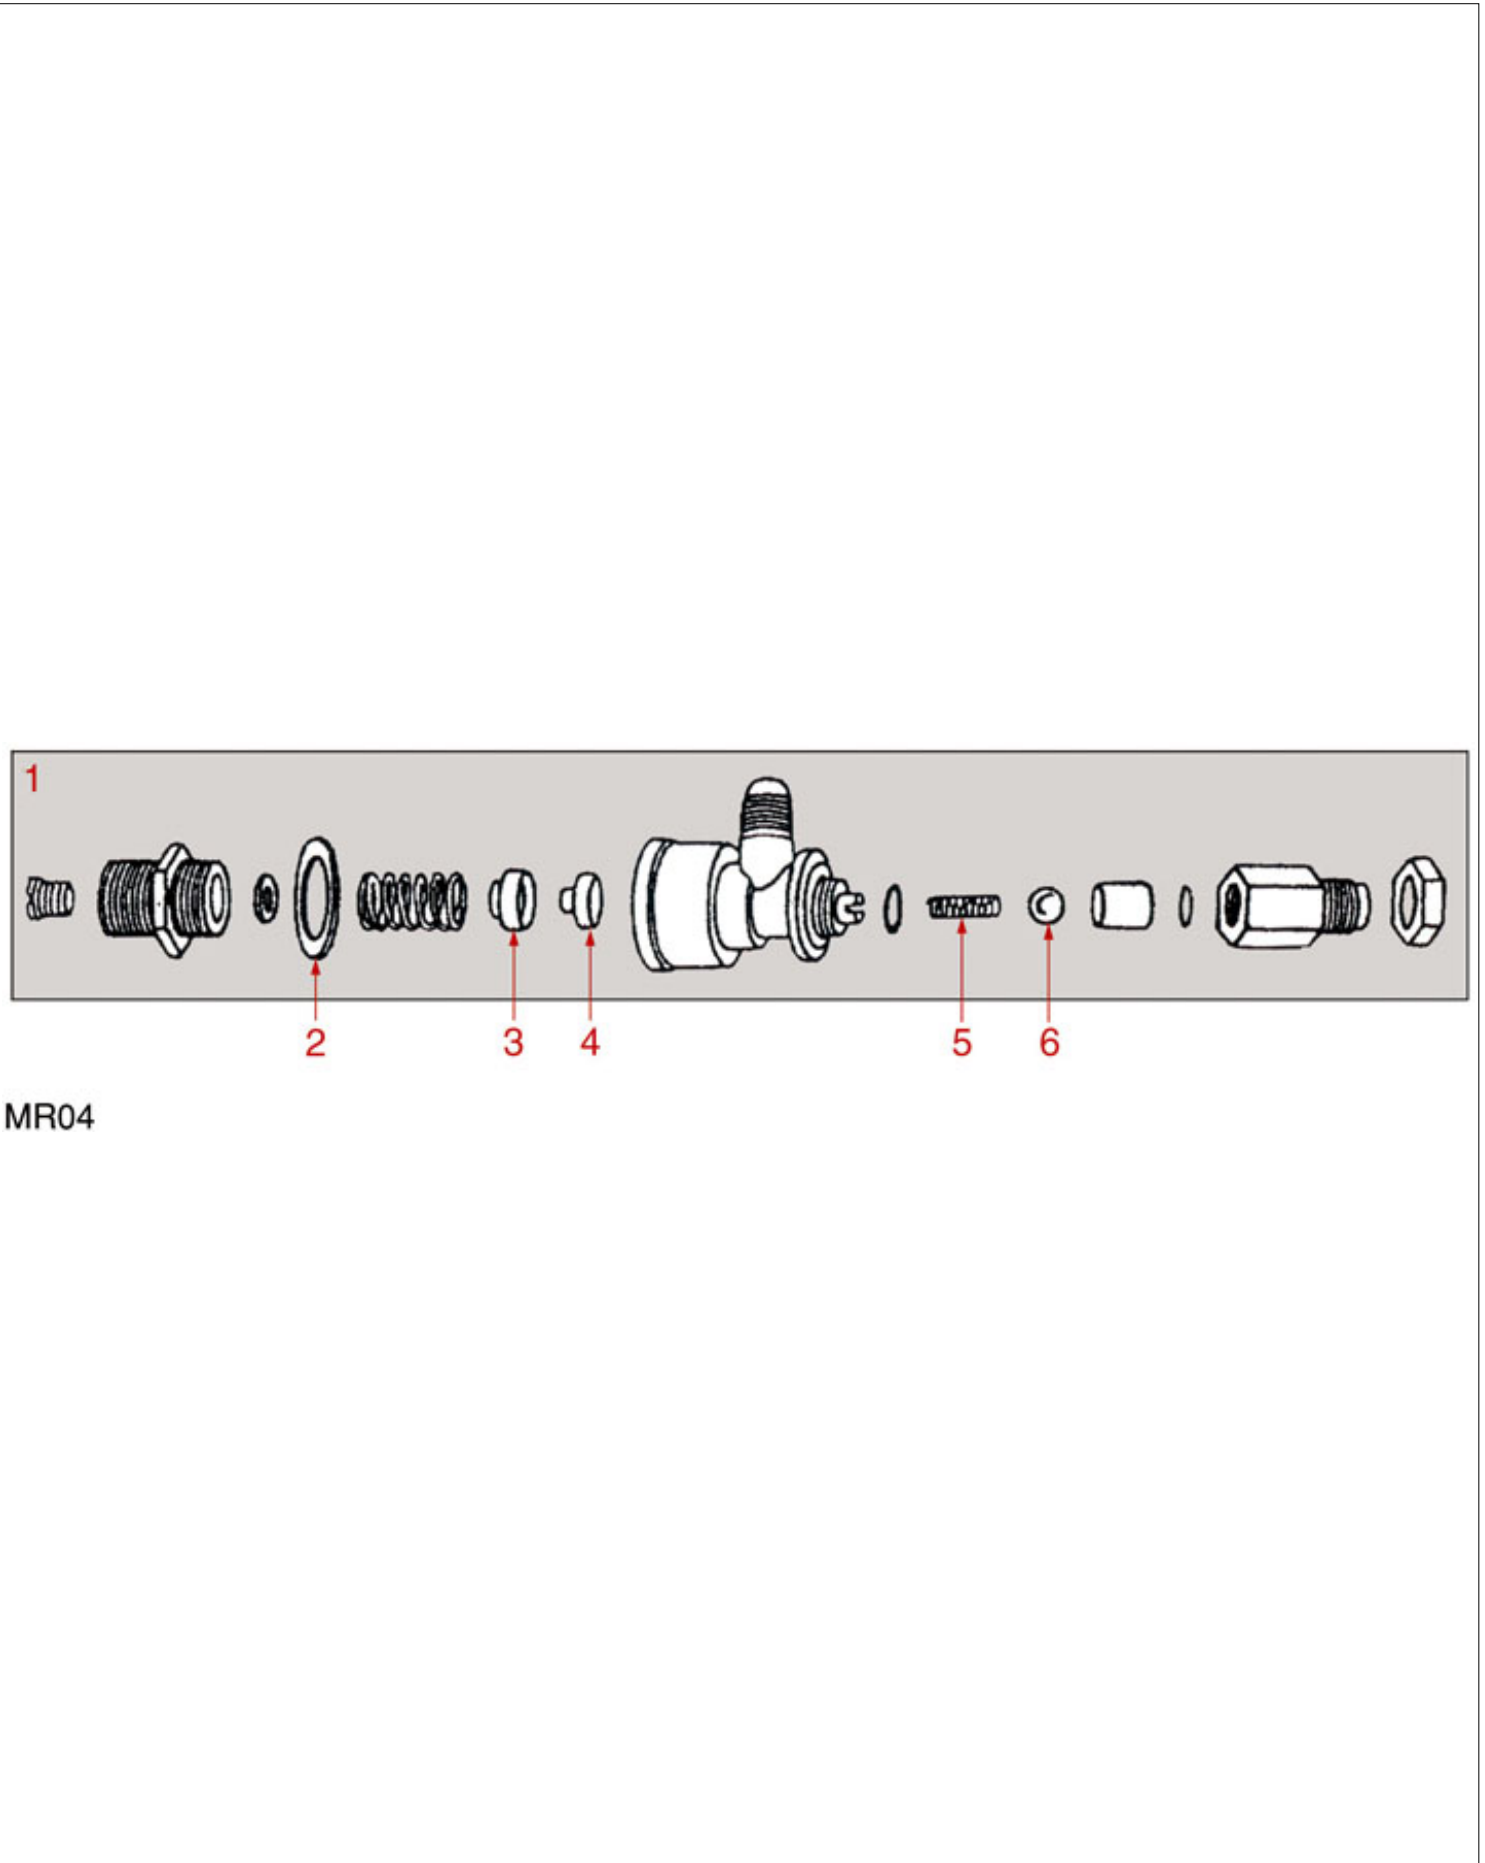

WATER INLET TAP

MR04

MAIRALI

Position	LF code no.	Description
1	1523527	EXPANSION AND NON-RETURN VALVE
2	1186238	O-RING 04081 EPDM
3	1186131	GASKET HOLDER FOR TAP
4	1186129	FLAT EPDM GASKET $\varnothing$ 15/6x10 mm
5	1250202	NON-RETURN VALVE SPRING $\varnothing$ 8x30 mm
6	1323415	STAINLESS STEEL BALL $\varnothing$ 11 mm