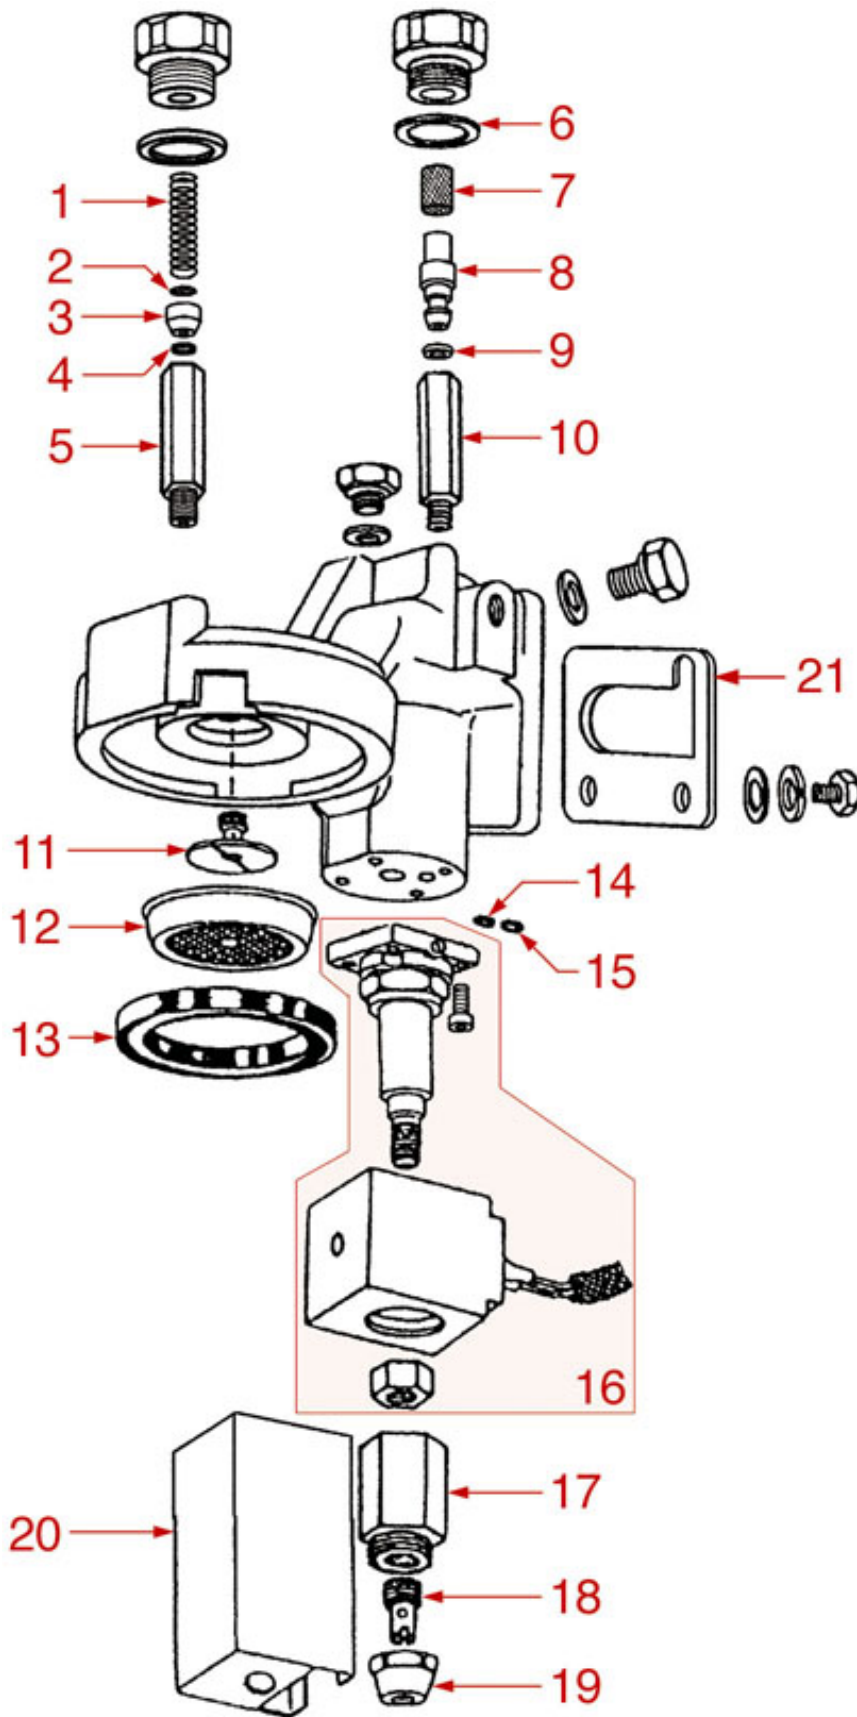

SOLENOID ASSEMBLY

MR14

MAIRALI

Position	LF code no.	Description
1	1250402	JET SPRING $\varnothing$ 7x28 mm
2	1160311	WATER FILTER $\varnothing$ 7 mm
3	1501531	NOZZLE $\varnothing$ 8 HOLE $\varnothing$ 0.7 mm
4	1186252	O-RING R3 EPDM
5	1324051	SHORT PIN M6
5	1324052	SHORT PIN M8
6	1186201	TEFLON FLAT GASKET $\varnothing$ 21x16.8x2 mm
6	1186620	COPPER FLAT GASKET $\varnothing$ 22x17x1.5 mm
7	1160507	WATER FILTER $\varnothing$ 8.5x15 mm
8	1501570	NOZZLE GROUP
9	1186514	O-RING 02015 SILICON
10	1324085	INJECTOR SUPPORT
11	1501565	GROUP SPRAY NOZZLE $\varnothing$ 21 mm M5x1
12	1081016	SHOWER SCREEN $\varnothing$ 60 mm
13	1186722	FILTER HOLDER GASKET $\varnothing$ 73x57x8 mm
13	1186723	FILTER HOLDER GASKET $\varnothing$ 73x57x8.5 mm
13	1186724	FILTER HOLDER GASKET $\varnothing$ 73x57x9 mm
14	1186611	O-RING 02025 RED SILICONE
15	1186612	O-RING 02025 VITON
16	1120476	3-WAY SOLENOID VALVE PARKER 230V 50/60Hz
17	1349404	OUTLET FITTING
18	1349405	DRAIN JET SWIRL
19	1349403	DRAIN CHROMIUM-PLATED FITTING
20	1201572	MANUAL SOLENOID COVER
21	1186172	COFFEE GROUP GASKET 80x72 mm