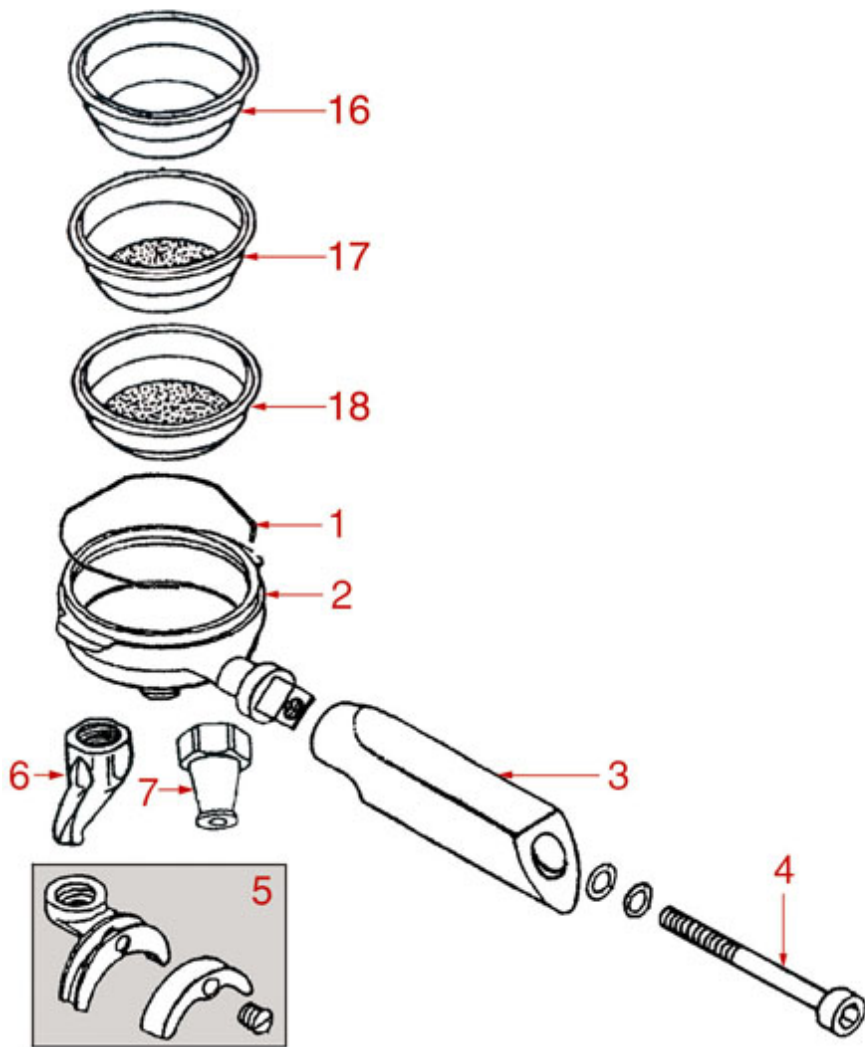

FILTER HOLDER

MR05

MAIRALI

Position	LF code no.	Description
1	1250101	FILTER BLOCKING SPRING $\varnothing$ 1,00 mm INOX
2	1165036	FILTER HOLDER COFFEE MACHINES
3	1241482	FILTER HOLDER HANDLE
4	1528531	HANDLE SCREW
5	1022502	DOUBLE SPOUT $\varnothing$ 3/8"
6	1022501	SINGLE SPOUT $\varnothing$ 3/8"
7	1022503	STRAIGHT SINGLE SPOUT $\varnothing$ 3/8"
8	1165022	FILTER HOLDER COFFEE MACHINES
9	1241483	FILTER HOLDER HANDLE M12
16	1160339	BLIND FILTER
17	1160060	1 CUP FILTER 6 gr
17	1160062	1 CUP FILTER 7 gr
18	1160061	2 CUPS FILTER 12 gr
18	1160063	2 CUPS FILTER 14 gr