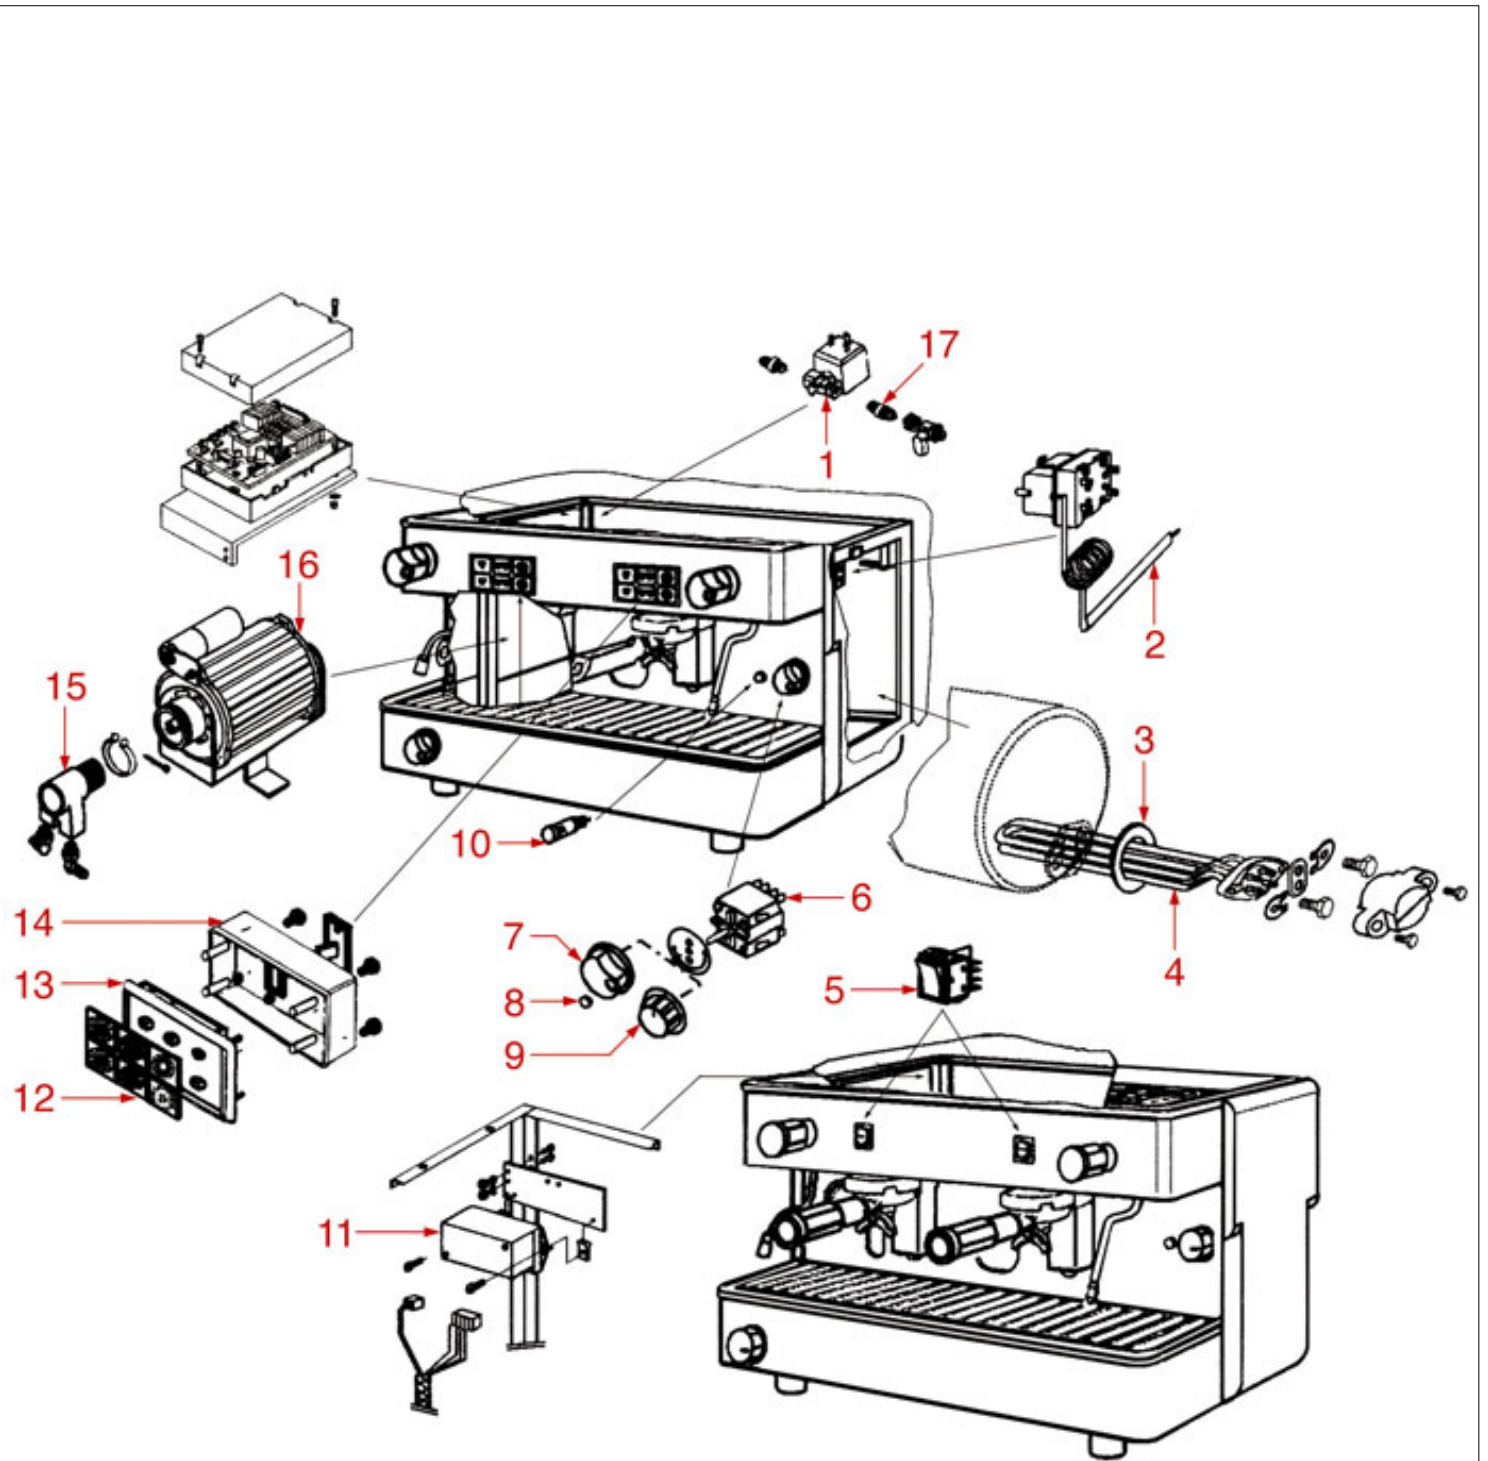

ELECTRIC COMPONENTS

MR10

MAIRALI

Position	LF code no.	Description
1	1120308	2-WAY SOLENOID VALVE SIRAI 230V 50Hz
2	1444509	THREE-PHASE THERMOSTAT 169°C
3	1186179	TEFLON FLAT GASKET $\varnothing$ 57x42x3 mm
4	1755107	HEATING ELEMENT 2600W 220V
4	1755136	HEATING ELEMENT 3000W 230V
5	1319035	WHITE BIPOLAR SWITCH 16A 250V
6	1319031	SELECTOR SWITCH 0-2 POSITIONS 16A 250V
7	1241430	KNOB $\varnothing$ 42 mm
8	1241378	SILK SCREEN PRINTING FLASH F.HANDLE
9	1241409	SELECTOR SWITCH KNOB BLACK
10	1221301	RED INDICATOR LAMP 250V
11	1341200	LEVEL REGULATOR 230V 50/60Hz 5A
12	1319064	PUSH-BUTTON PANEL MEMBRANE 6 BUTTONS
12	1319069	PUSH-BUTTON PANEL MEMBRANE 6 BUTTONS
12	1319070	PUSH-BUTTON PANEL MEMBRANE 6 BUTTONS
12	1319075	PUSH-BUTTON PANEL MEMBRANE 6 BUTTONS
13	1319065	PUSH-BUTTON PANEL 5 BUTTONS
14	1319068	BOX FOR PUSH-BUTTON PANEL
15	1330002	ROTARY VANE PUMP ROTOFLOW $\varnothing$ 3/8" NPT
16	1240702	MOTOR RPM WITH CLAMP CONNECTION 165W
17	1349408	CONICAL COUPLING