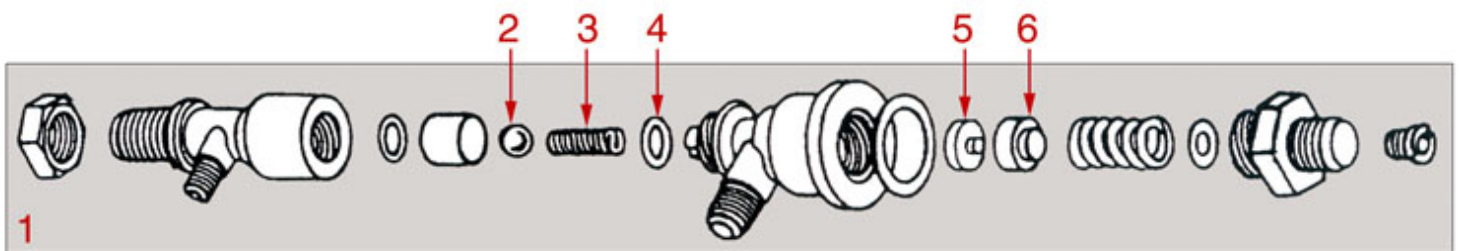

EXPANSION VALVE

MR03

MAIRALI

Position	LF code no.	Description
1	1523526	EXPANSION AND NON-RETURN VALVE
2	1323415	STAINLESS STEEL BALL $\varnothing$ 11 mm
3	1250202	NON-RETURN VALVE SPRING $\varnothing$ 8x30 mm
4	1186346	O-RING 02043 EPDM
5	1186129	FLAT EPDM GASKET $\varnothing$ 15/6x10 mm
6	1186131	GASKET HOLDER FOR TAP