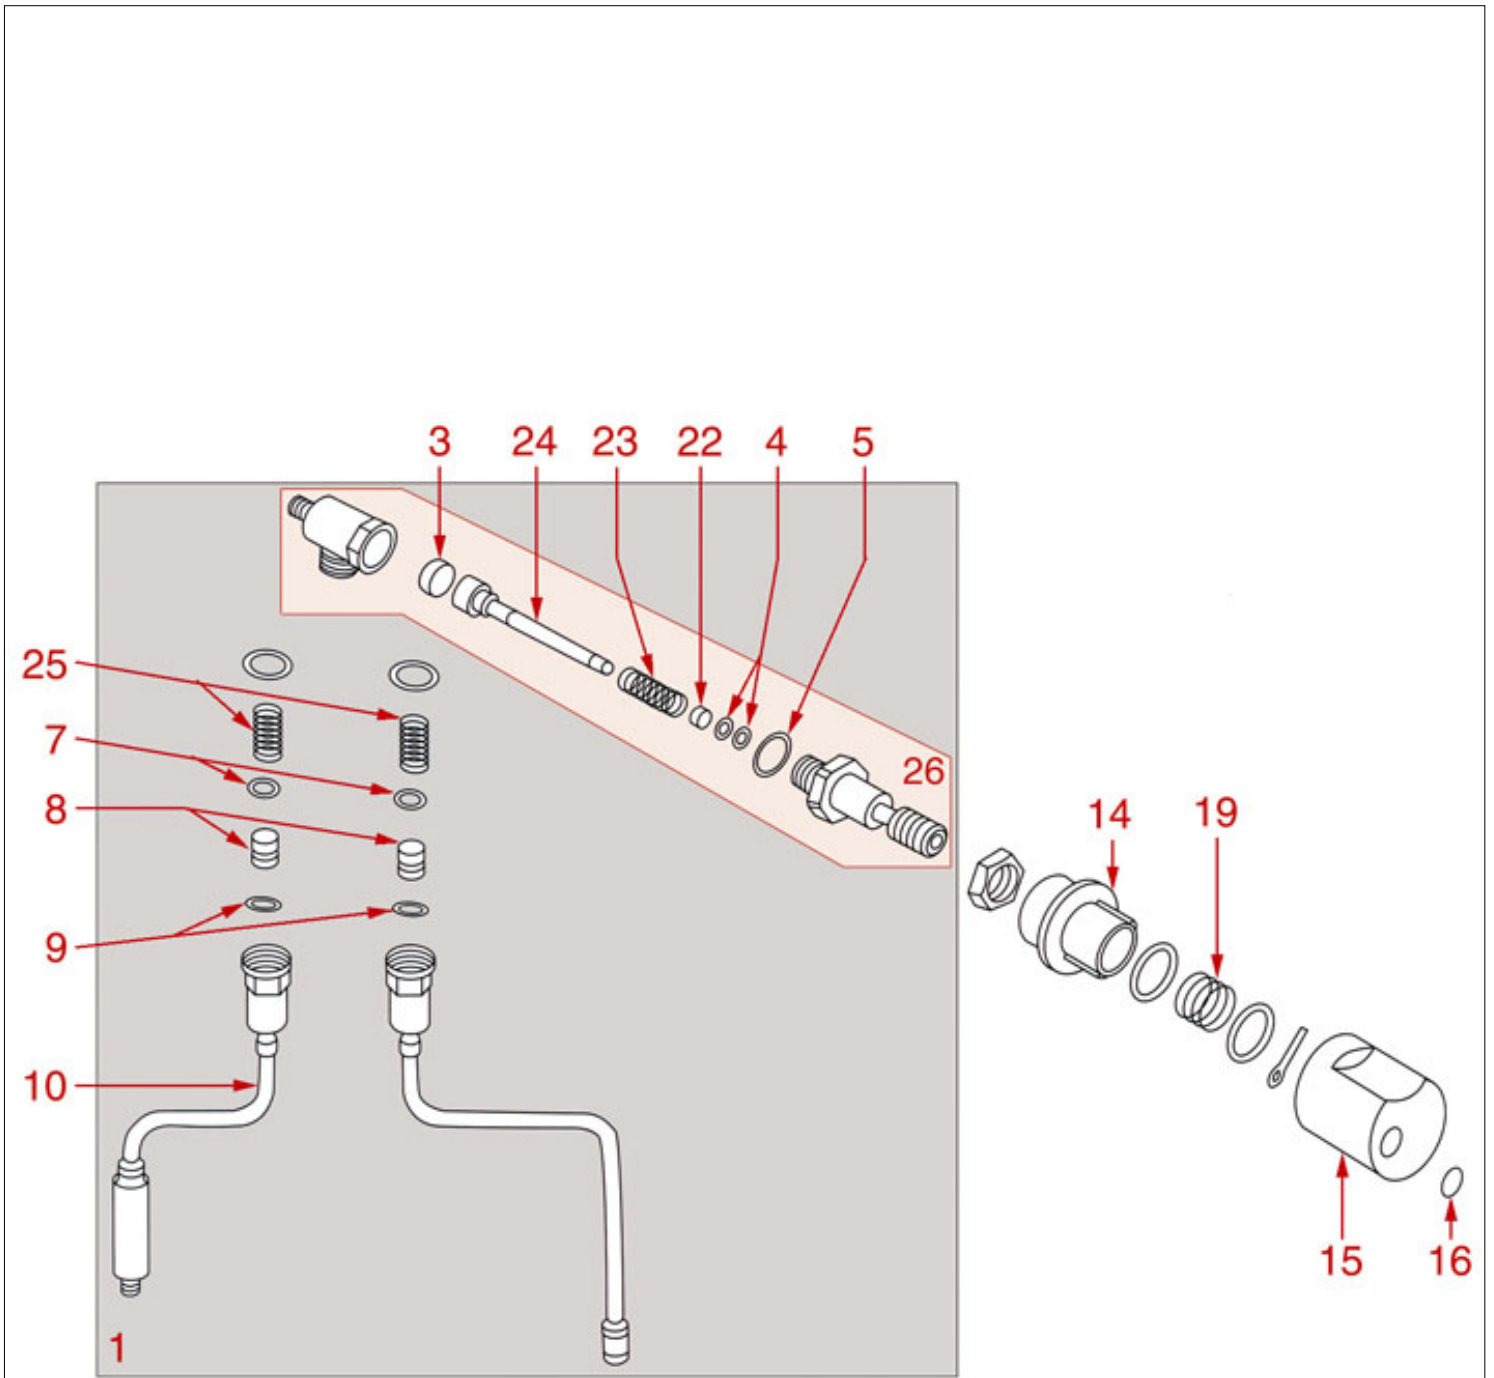

STEAM TAP

MR06

MAIRALI

Position	LF code no.	Description
1	1348472	STEAM TAP ASSEMBLY
3	1186442	BLIND GASKET $\varnothing$ 12x5.8 mm SILICONE
4	1186612	O-RING 02025 VITON
5	1186171	ROUND COPPER GASKET $\varnothing$ 22x16.5x2.2 mm
7	1186306	BRASS WASHER $\varnothing$ 10x5x1 mm
8	1186176	CONICAL TEFLON SEAL $\varnothing$ 15x8x7 mm
9	1186346	O-RING 02043 EPDM
10	1449816	COMPLEYE S/STEEL WATER PIPE $\varnothing$ 8 mm
14	1241371	HANDLE RING
15	1241372	WATER/STEAM TAP KNOB
16	1241486	WATER INLET SILK SCREEN PRINTING F. HAND
19	1250179	HANDLE SPRING $\varnothing$ 34x34 mm
22	1186244	SPRING BUSHING
23	1250415	TAP SPRING $\varnothing$ 10x32 mm
24	1324066	TAP SPINDLE
25	1250549	SPRING $\varnothing$ 11x25 mm
26	1348477	WATER/STEAM TAP