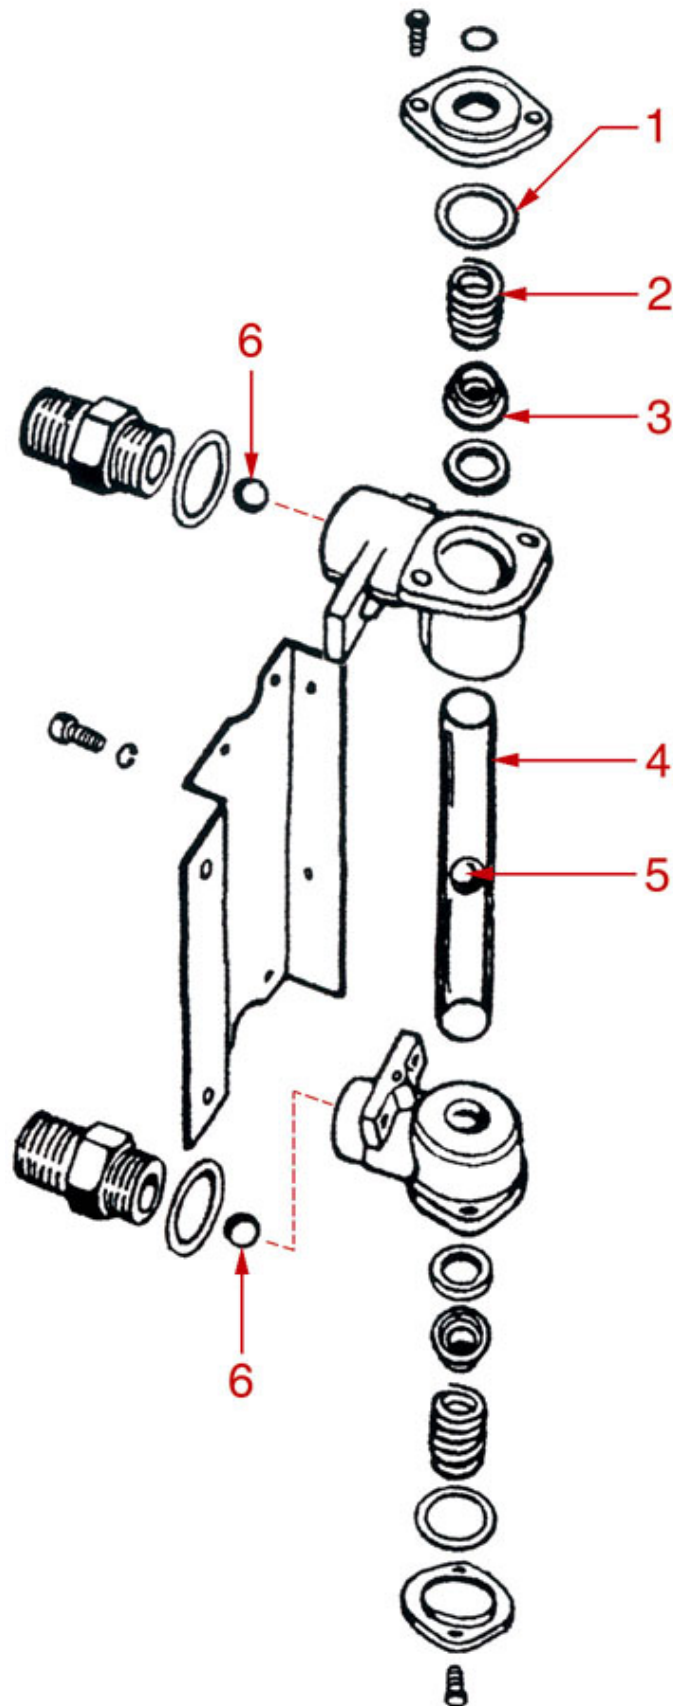

SIGHTGLASS ASSEMBLY

MR07

MAIRALI

Position	LF code no.	Description
1	1186124	ASBESTOS FREE FLAT GASKET $\varnothing$ 30x24x2 mm
2	1250401	LEVEL SPRING $\varnothing$ 22x20 mm
3	1186229	LEVEL GLASS GASKET HOLDER
4	1520532	LEVEL GLASS $\varnothing$ 12x130 mm
5	1323001	RED LEVEL BALL
6	1323415	STAINLESS STEEL BALL $\varnothing$ 11 mm