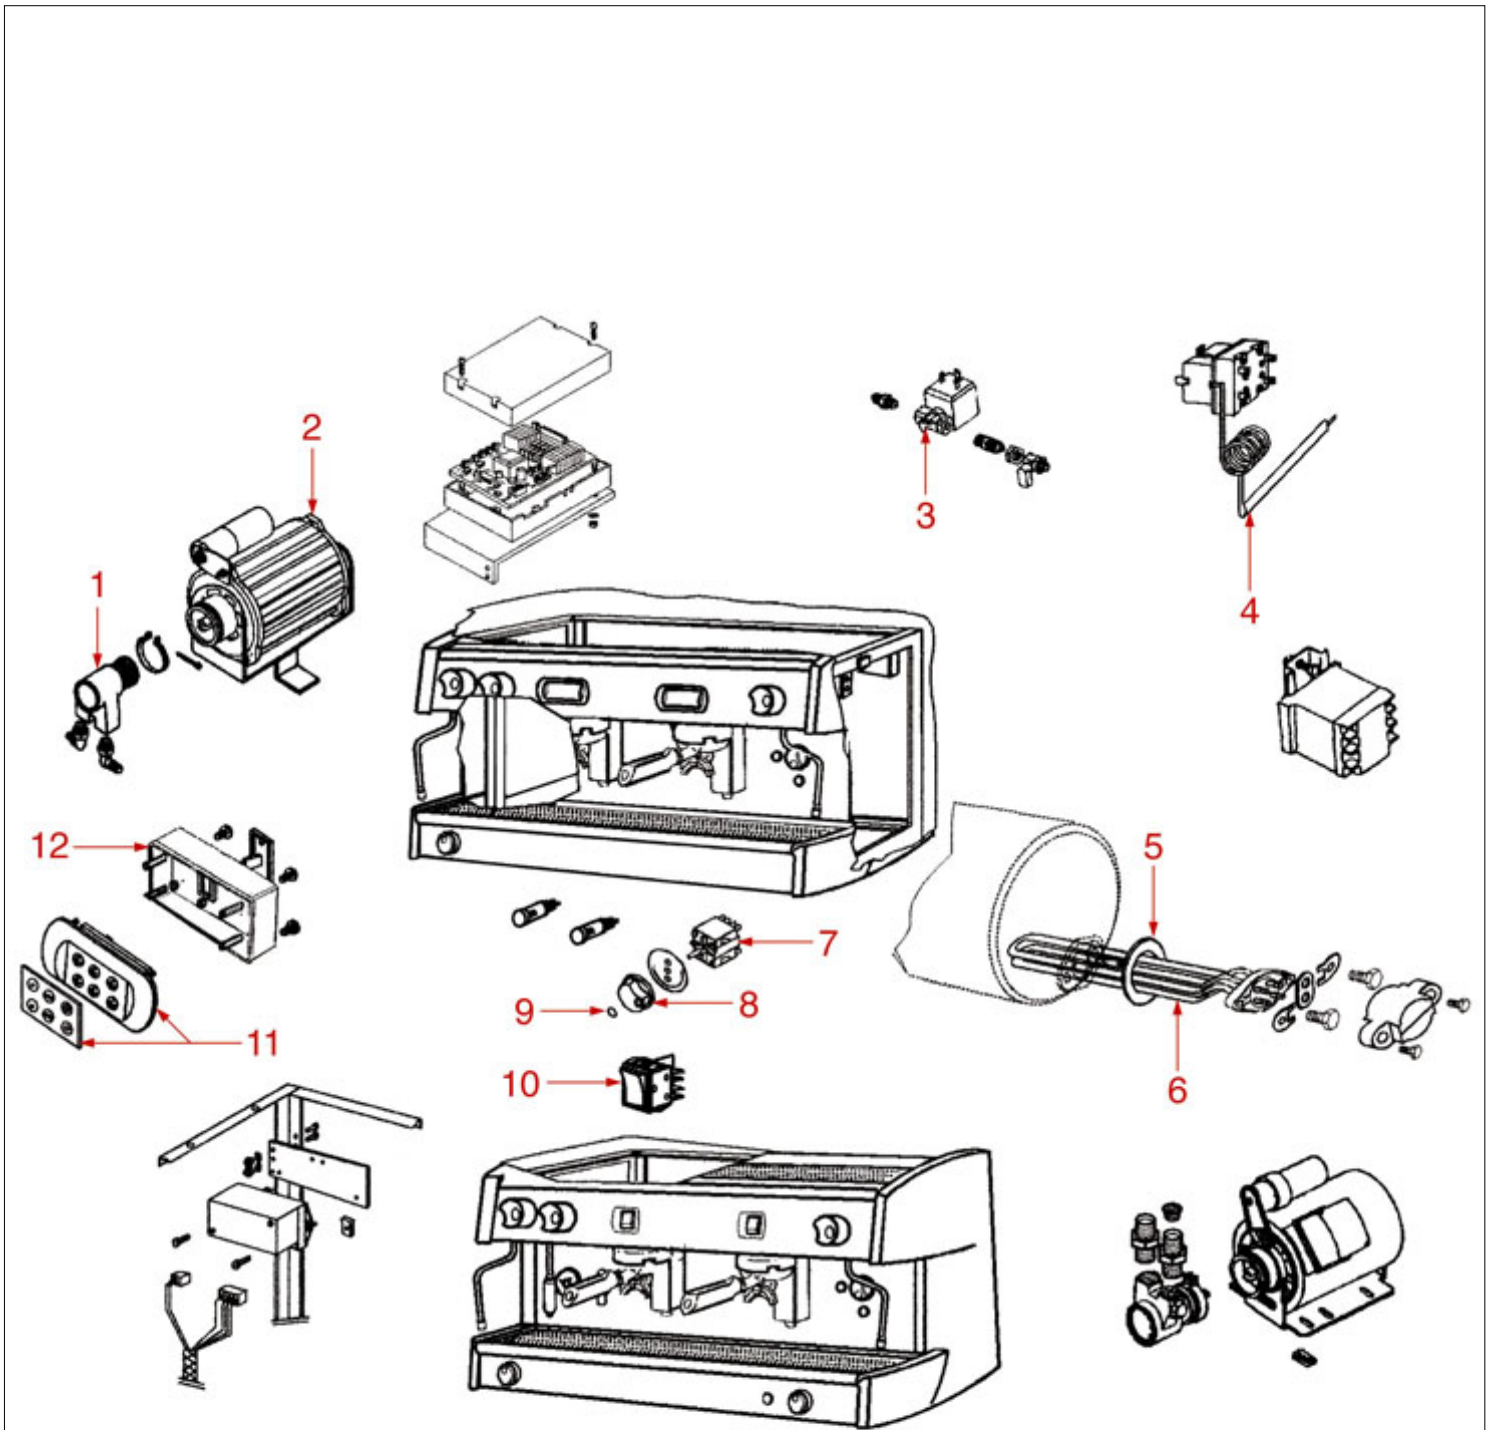

ELECTRIC COMPONENTS

MR15

MAIRALI

Position	LF code no.	Description
1	1330002	ROTARY VANE PUMP ROTOFLOW $\varnothing$ 3/8" NPT
2	1240702	MOTOR RPM WITH CLAMP CONNECTION 165W
3	1120308	2-WAY SOLENOID VALVE SIRAI 230V 50Hz
4	1444509	THREE-PHASE THERMOSTAT 169°C
5	1186179	TEFLON FLAT GASKET $\varnothing$ 57x42x3 mm
6	1755107	HEATING ELEMENT 2600W 220V
6	1755108	HEATING ELEMENT 3700W 220V
6	1755109	HEATING ELEMENT 5000W 220V
7	1319031	SELECTOR SWITCH 0-2 POSITIONS 16A 250V
8	1241430	KNOB $\varnothing$ 42 mm
9	1241378	SILK SCREEN PRINTING FLASH F.HANDLE
10	1319035	WHITE BIPOLAR SWITCH 16A 250V
11	1319516	PUSH-BUTTON PANEL 6 BUTTONS
12	1319068	BOX FOR PUSH-BUTTON PANEL