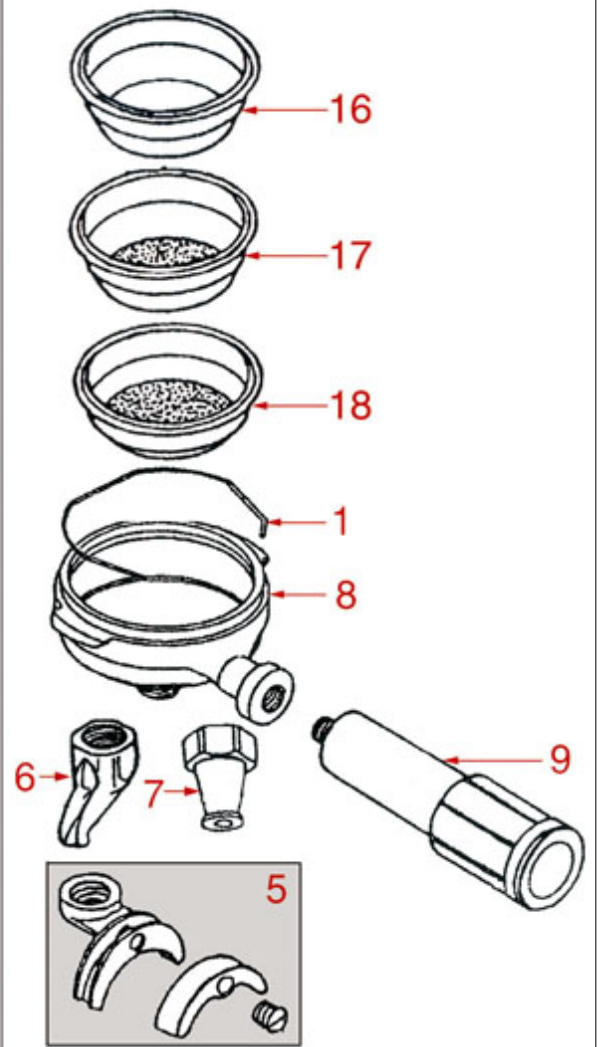

FILTER HOLDER

MR05

MAIRALI

Position	LF code no.	Description
1	1250101	FILTER BLOCKING SPRING $\varnothing$ 1,00 mm INOX
2	1165036	FILTER HOLDER COFFEE MACHINES
3	1241482	FILTER HOLDER HANDLE
4	1528531	HANDLE SCREW
5	1022502	DOUBLE SPOUT $\varnothing$ 3/8"
6	1022501	SINGLE SPOUT $\varnothing$ 3/8"
7	1022503	STRAIGHT SINGLE SPOUT $\varnothing$ 3/8"
8	1165022	FILTER HOLDER COFFEE MACHINES
9	1241483	FILTER HOLDER HANDLE M12
16	1160339	BLIND FILTER
17	1160060	1 CUP FILTER 6 gr
17	1160062	1 CUP FILTER 7 gr
18	1160061	2 CUPS FILTER 12 gr
18	1160063	2 CUPS FILTER 14 gr