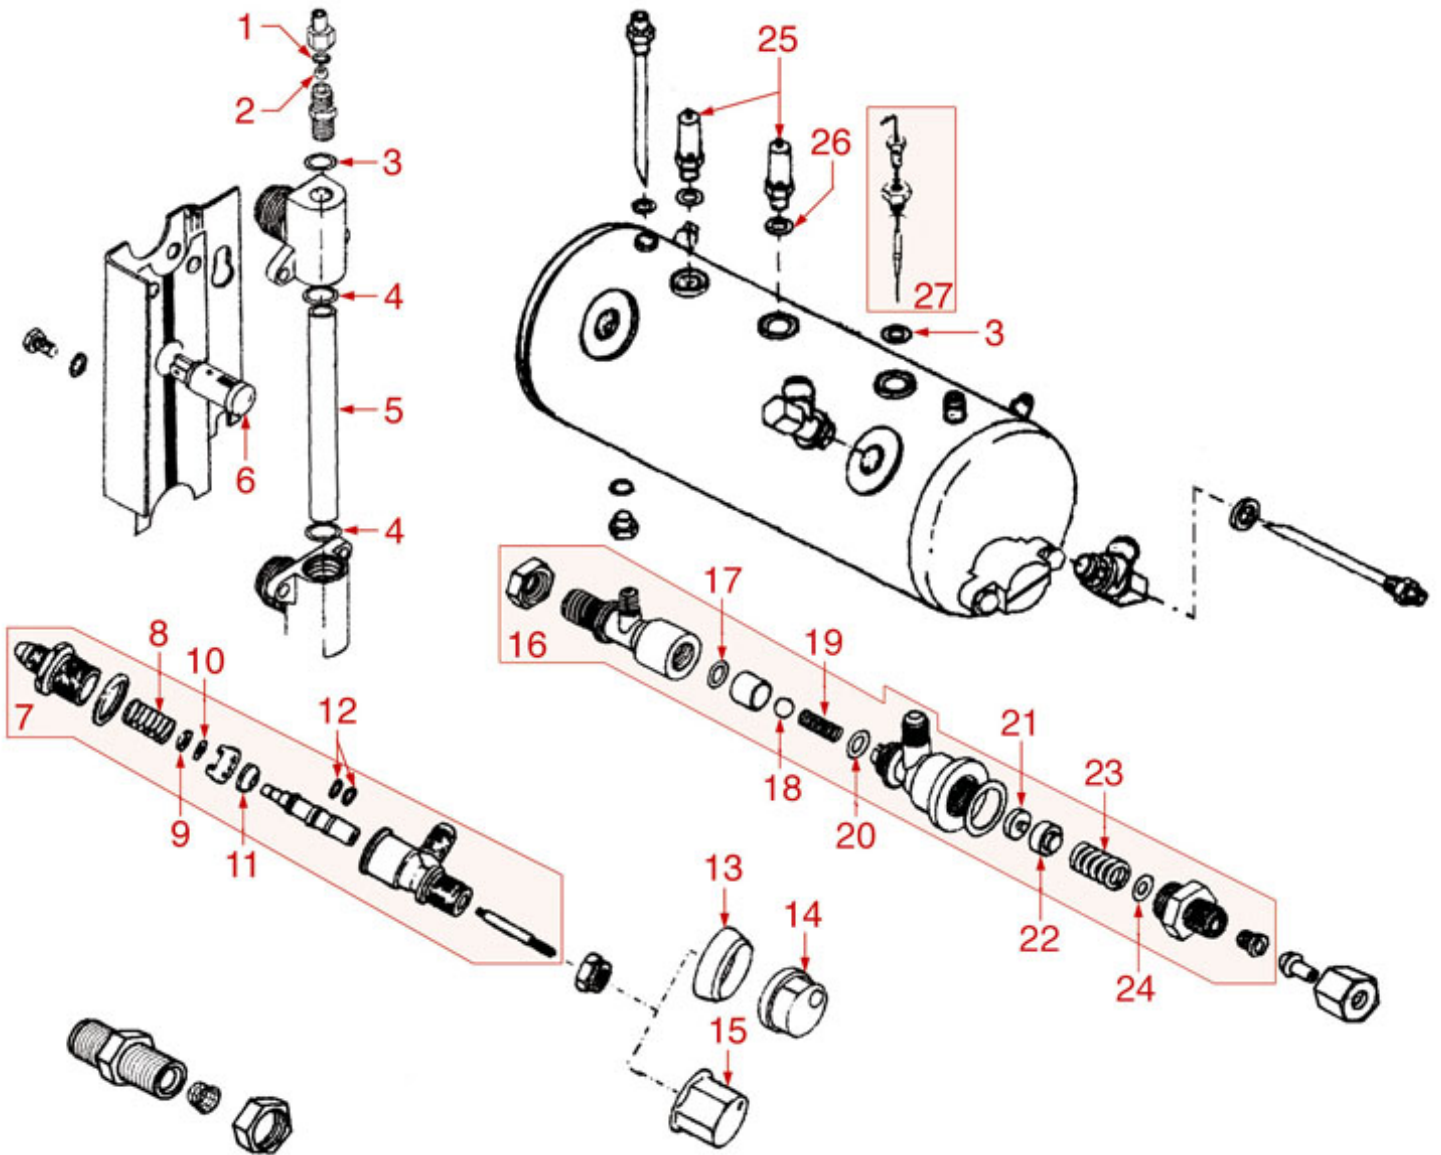

BOILER AND ACCESSORIES

MR11

MAIRALI

Position	LF code no.	Description
1	1186611	O-RING 02025 RED SILICONE
2	1323003	STAINLESS STEEL BALL ø 8 mm
3	1186232	COPPER FLAT GASKET ø 19x13.5x1.5 mm
4	1186236	O-RING 03043 VITON
5	1520522	LEVEL GLASS ø 11x135 mm SILK-SCREEN PRIN
5	1520541	LEVEL GLASS ø 11x119 mm
5	1520562	LEVEL GLASS ø 11x108 mm
6	1221301	RED INDICATOR LAMP 250V
7	1348306	WATER INLET TAP
8	1250536	SPRING ø 13x42 mm
9	1186330	BRASS WASHER ø 6x3x0.5 mm
10	1186330	BRASS WASHER ø 6x3x0.5 mm
11	1186128	CONICAL EPDM SEAL ø 12x4x4 mm
12	1186252	O-RING R3 EPDM
13	1241487	HANDLE RING
14	1241376	WATER INLET TAP KNOB GREY
15	1241408	WATER INLET TAP KNOB
16	1523526	EXPANSION AND NON-RETURN VALVE
17	1186422	O-RING 0108 EPDM
18	1323415	STAINLESS STEEL BALL ø 11 mm
19	1250202	NON-RETURN VALVE SPRING ø 8x30 mm
20	1186346	O-RING 02043 EPDM
21	1186129	FLAT EPDM GASKET ø 15/6x10 mm
22	1186131	GASKET HOLDER FOR TAP
23	1250517	SPRING ø 15.5x29 mm
24	1186239	COPPER FLAT GASKET ø 13x6x1 mm
25	1523535	BOILER VALVE ø 3/8" M
26	1186201	TEFLON FLAT GASKET ø 21x16.8x2 mm
27	3341011	LEVEL PROBE ø 1/4" M - 140 mm